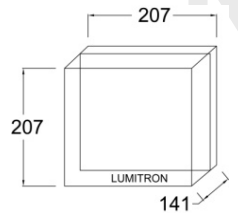

Wall Light

Die Cast Aluminium	IP54	220-240 VAC	LED Power LED 4x1W

Die Cast Aluminium	IP65	220-240 VAC	LED Power LED 1x3W

Die Cast Aluminium	IP65	100-240 VAC	CFL 11W GX53

LMWL - 73

Die Cast Aluminium	IP65	100-240 VAC	CFL 2x15W E27