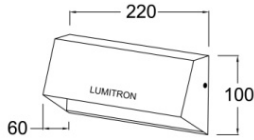

Wall Light

ITWL - 94

Die Cast Aluminium	IP54	220-240 VAC	LED Power LED 4x1W
--------------------	------	----------------	------------------------------

ITWL - 95

Die Cast Aluminium	IP65	220-240 VAC	LED Power LED 1x3W
--------------------	------	----------------	------------------------------