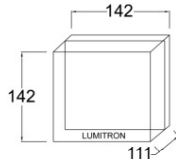

Wall Light

Die Cast Aluminium	IP54	220-240 VAC	LED Power LED 4x1W

Die Cast Aluminium	IP65	220-240 VAC	LED Power LED 1x3W

LMWL - 72

Die Cast Aluminium	IP65	100-240 VAC	CFL 11W GX53

Die Cast Aluminium	IP65	100-240 VAC	CFL 2x15W E27